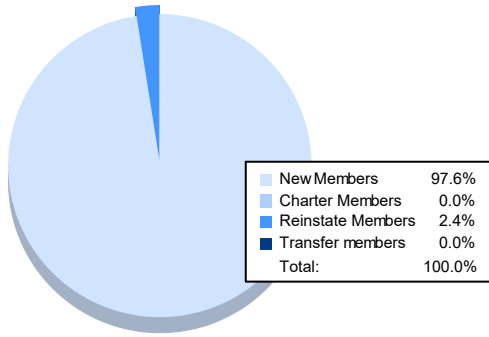

Year	New Clubs	Dropped Clubs	Gain/ Loss Clubs	New Members	Charter Members	Reinstate Members	Transfer Members	Total Member Added	Total Members Dropped	Gain/ Loss Members
2016-2017	0	3	-3	143	0	4	22	169	259	-90
2017-2018	0	1	-1	139	0	0	1	140	211	-71
2018-2019	0	0	0	183	0	1	2	186	166	20
2019-2020	0	2	-2	101	1	6	8	116	205	-89
2020-2021	0	0	0	120	0	3	0	123	196	-73
<b>Average</b>	<b>0</b>	<b>1</b>	<b>-1</b>	<b>137</b>	<b>0</b>	<b>3</b>	<b>7</b>	<b>147</b>	<b>207</b>	<b>-61</b>

### Membership Composition June 2021 Cumulative