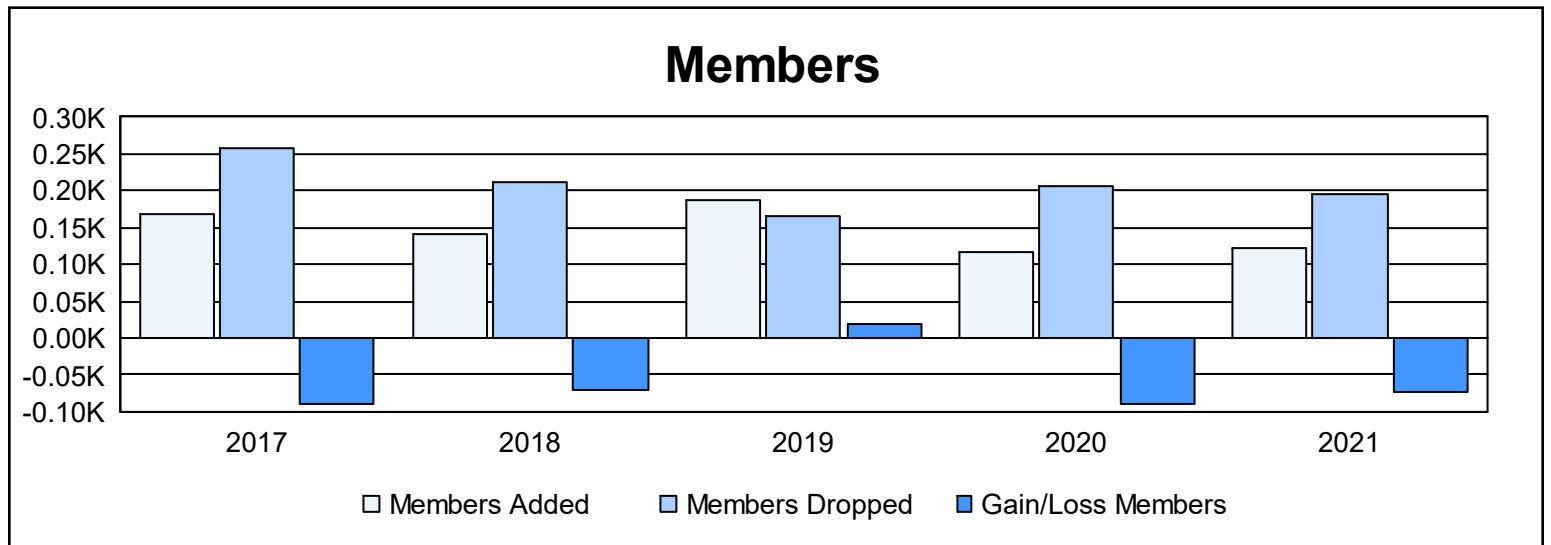

Year	New Clubs	Dropped Clubs	Gain/ Loss Clubs	New Members	Charter Members	Reinstate Members	Transfer Members	Total Member Added	Total Members Dropped	Gain/ Loss Members
2016-2017	0	3	-3	143	0	4	22	169	259	-90
2017-2018	0	1	-1	139	0	0	1	140	211	-71
2018-2019	0	0	0	183	0	1	2	186	166	20
2019-2020	0	2	-2	101	1	6	8	116	205	-89
2020-2021	0	0	0	120	0	3	0	123	196	-73
<b>Average</b>	<b>0</b>	<b>1</b>	<b>-1</b>	<b>137</b>	<b>0</b>	<b>3</b>	<b>7</b>	<b>147</b>	<b>207</b>	<b>-61</b>

### Membership Composition June 2021 Cumulative