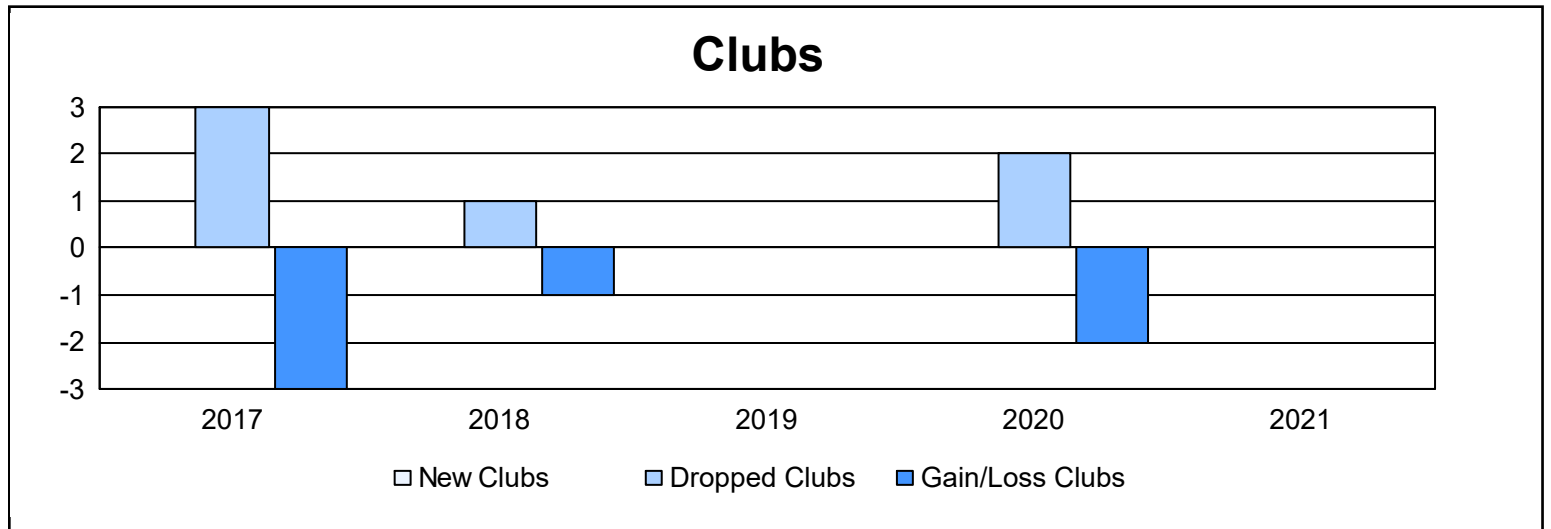

Year	New Clubs	Dropped Clubs	Gain/ Loss Clubs	New Members	Charter Members	Reinstate Members	Transfer Members	Total Member Added	Total Members Dropped	Gain/ Loss Members
2016-2017	0	3	-3	143	0	4	22	169	259	-90
2017-2018	0	1	-1	139	0	0	1	140	211	-71
2018-2019	0	0	0	183	0	1	2	186	166	20
2019-2020	0	2	-2	101	1	6	8	116	205	-89
2020-2021	0	0	0	120	0	3	0	123	196	-73
<b>Average</b>	<b>0</b>	<b>1</b>	<b>-1</b>	<b>137</b>	<b>0</b>	<b>3</b>	<b>7</b>	<b>147</b>	<b>207</b>	<b>-61</b>

### Membership Composition June 2021 Cumulative